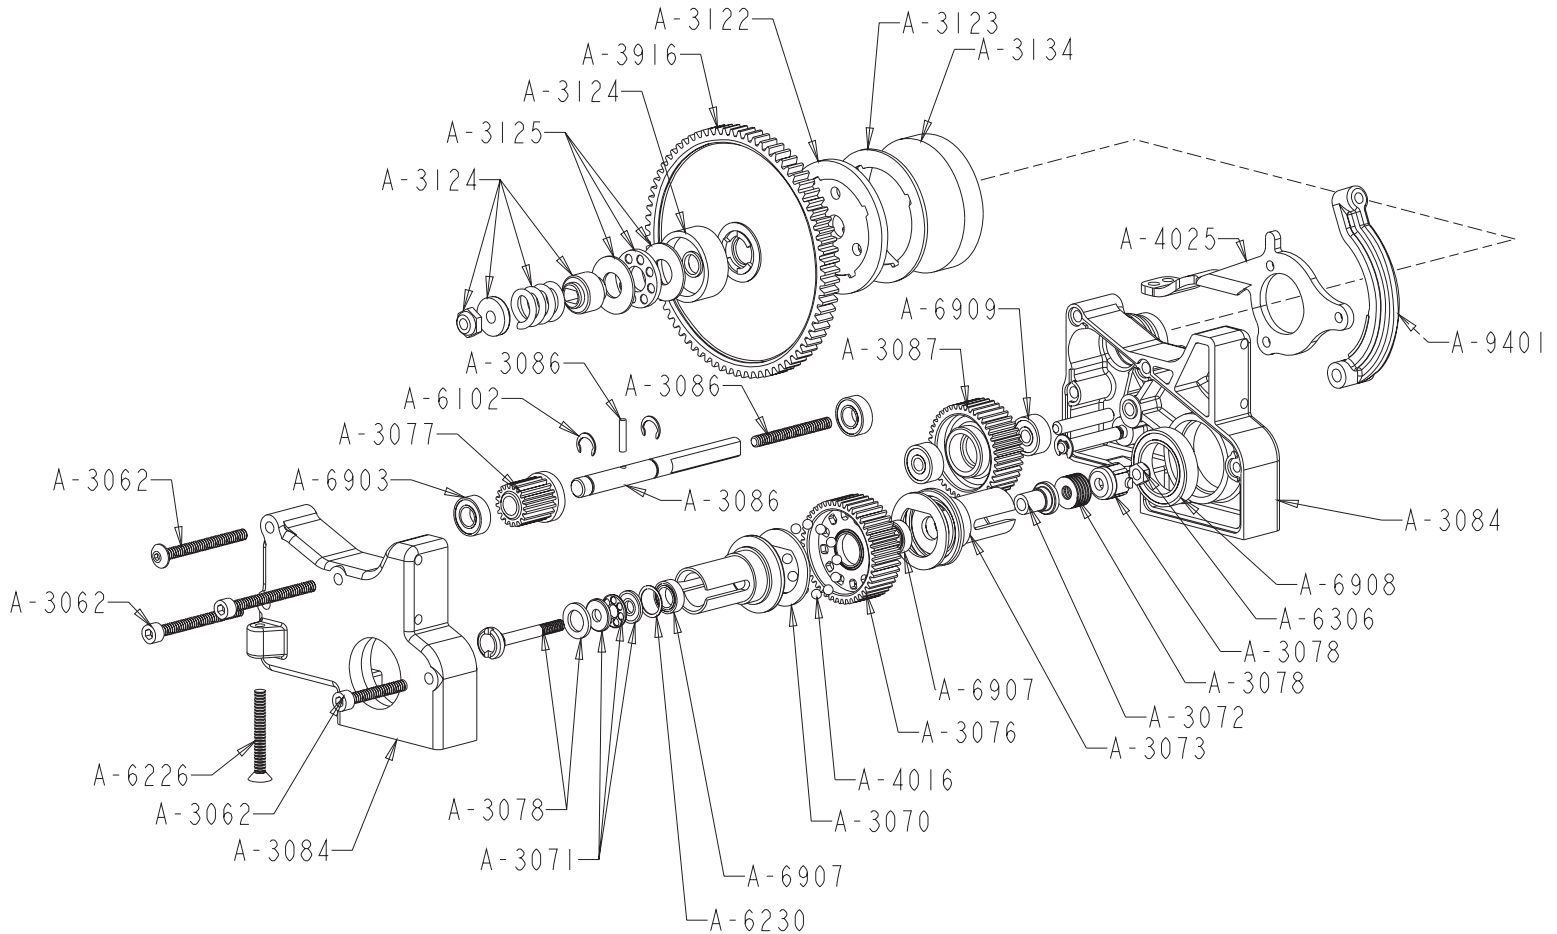

A-9313	Fuel Tank Mounting Set (Grommets & Hardware) ...	1	3.00
A-9315	Fuel Tubing (24")	1	2.50
A-9320	Aluminum Exhaust Flange/Manifold	1	8.00
A-9323	Silicone Exhaust Header	1	8.00
A-9326	Muffler/Tuned Pipe	1	20.00
A-9327	Exhaust Stinger and Stinger Sleeve	1	2.50
A-9330	Pipe Mounting Bracket w/Hardware	1	3.00
A-9335	Engine Mount Set w/Hardware	1	12.00
A-9360	Clutch Shoe (Teflon Composite)	2	6.00
A-9365	Clutch Shoe Springs	4	4.00
A-9369	Clutch Nut	1	4.00
A-9370	Clutch Nut Clips	8	1.50
A-9372	Flywheel w/Pins (2 Pin, Steel)	1	8.00
A-9375	Flywheel Pins/Screws	4	3.00
A-9376	Flywheel Collet w/Shims	1	3.00
A-9377	18 Tooth Clutch Bell w/76 Tooth Spur Gear	1	12.00
A-9401	Brake Arm w/Pad	1	2.50
A-9402	Graphite Brake Arm w/Pad	1	4.00
A-9403	Brake Pad	4	2.00
A-9405	Brake/Throttle Linkage Set	1	9.00
A-9406	Throttle Servo Horn 23 Spline (Airtronics, JR, KO) ..	1	2.00
A-9407	Throttle Servo Horn 25 Spline (Futaba)	1	2.00
A-9408	Servo Mounting Set (GTX)	1	3.00
A-9409	Throttle Return Spring & Eyelet	2	3.00

Optional Parts for GTX Truck

A-1019	Graphite Front Suspension Arms (LXT, GTX)	2	12.00
A-1508	Ball Bearing Rigid Steering Arm Set	1	29.95
A-1509	Plastic Only for A-1508	1	4.00
A-2036	Rear Suspension Mount Set 2° (GTX)	1	3.50
A-2042	Graphite Rear Suspension Arms (LXT, GTX)	2	12.00
A-3085	Graphite Transmission Case Set (GTX)	1	10.00
A-4023	Graphite Center Chassis Brace (GTX)	1	17.00
A-5061	.9" Titanium Nitrided Shock Shaft	1	7.00
A-5062	1.2" Titanium Nitrided Shock Shaft	1	7.00
A-9378	19 Tooth Clutch Bell w/75 Tooth Spur Gear	1	12.00
A-9379	20 Tooth Clutch Bell w/74 Tooth Spur Gear	1	12.00
A-9402	Graphite Brake Arm w/Pad	1	4.00
A-9940	Aluminum Hard Coated Suspension Balls	4	3.95
A-9941	Machined Bearing Spacer/Shim Set	1	9.95