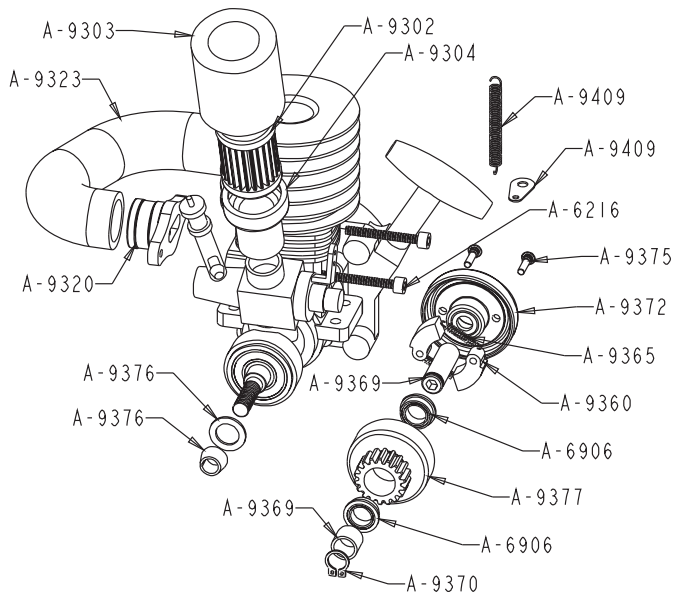

A-5220	SILATECH Competition Shock Fluid 100 /10 wt	4	3.50
A-5221	SILATECH Competition Shock Fluid 150 /15 wt	4	3.50
A-5222	SILATECH Competition Shock Fluid 200 /20 wt	4	3.50
A-5223	SILATECH Competition Shock Fluid 275 /25 wt	4	3.50
A-5224	SILATECH Competition Shock Fluid 350 /30 wt	4	3.50
A-5225	SILATECH Competition Shock Fluid 425 /35 wt	4	3.50
A-5226	SILATECH Competition Shock Fluid 500 /40 wt	4	3.50
A-6000	Studded Balls w/Rod Ends 4-40 X 3/8"	4	3.50
A-6001	Studded Balls w/Rod Ends 4-40 X 3/16"	4	3.50
A-6003	Foam Things (Linkage Rings)	8	1.50
A-6005	H.D. 30° Plastic Rod Ends	16	5.00
A-6030	Assembly Wrench v2	1	1.50
A-6038	Adjustable L/R Threaded Rod w/ends (2.25")	2	4.50
A-6100	E-Clips 1/8"	12	1.25
A-6102	C-Clips 3/16"	12	1.75

A-6200	4-40 x 1/8" Shoulder Screw	4	3.00
A-6204	4-40 x 1/2" Socket Head	10	1.50
A-6205	4-40 x 3/4" Socket Head	10	1.50
A-6206	4-40 x 3/8" Socket Head	10	1.50
A-6209	8-32 x 1/2" Alum. Flat Head	10	1.50
A-6210	4-40 x 3/8" Flat Head Socket	10	1.50
A-6215	#4 Narrow Washers	10	1.25
A-6216	4-40 x 7/8" Socket Head	10	1.50
A-6221	4-40 x 5/8" Socket Head	6	1.50
A-6223	4-40 x 1" Socket Head	6	2.00
A-6225	2-56 x 5/16" Button Head (Slipper, Wheel Disks)	10	2.00
A-6226	4-40 x 7/8" Flat Head	6	2.00
A-6227	4-40 Hardened Set Screws	10	1.80
A-6228	5-40 Hardened Set Screws	10	1.80
A-6303	10-32 Nylon Locking Nuts (4ea. Nylon & Steel)	8	1.50