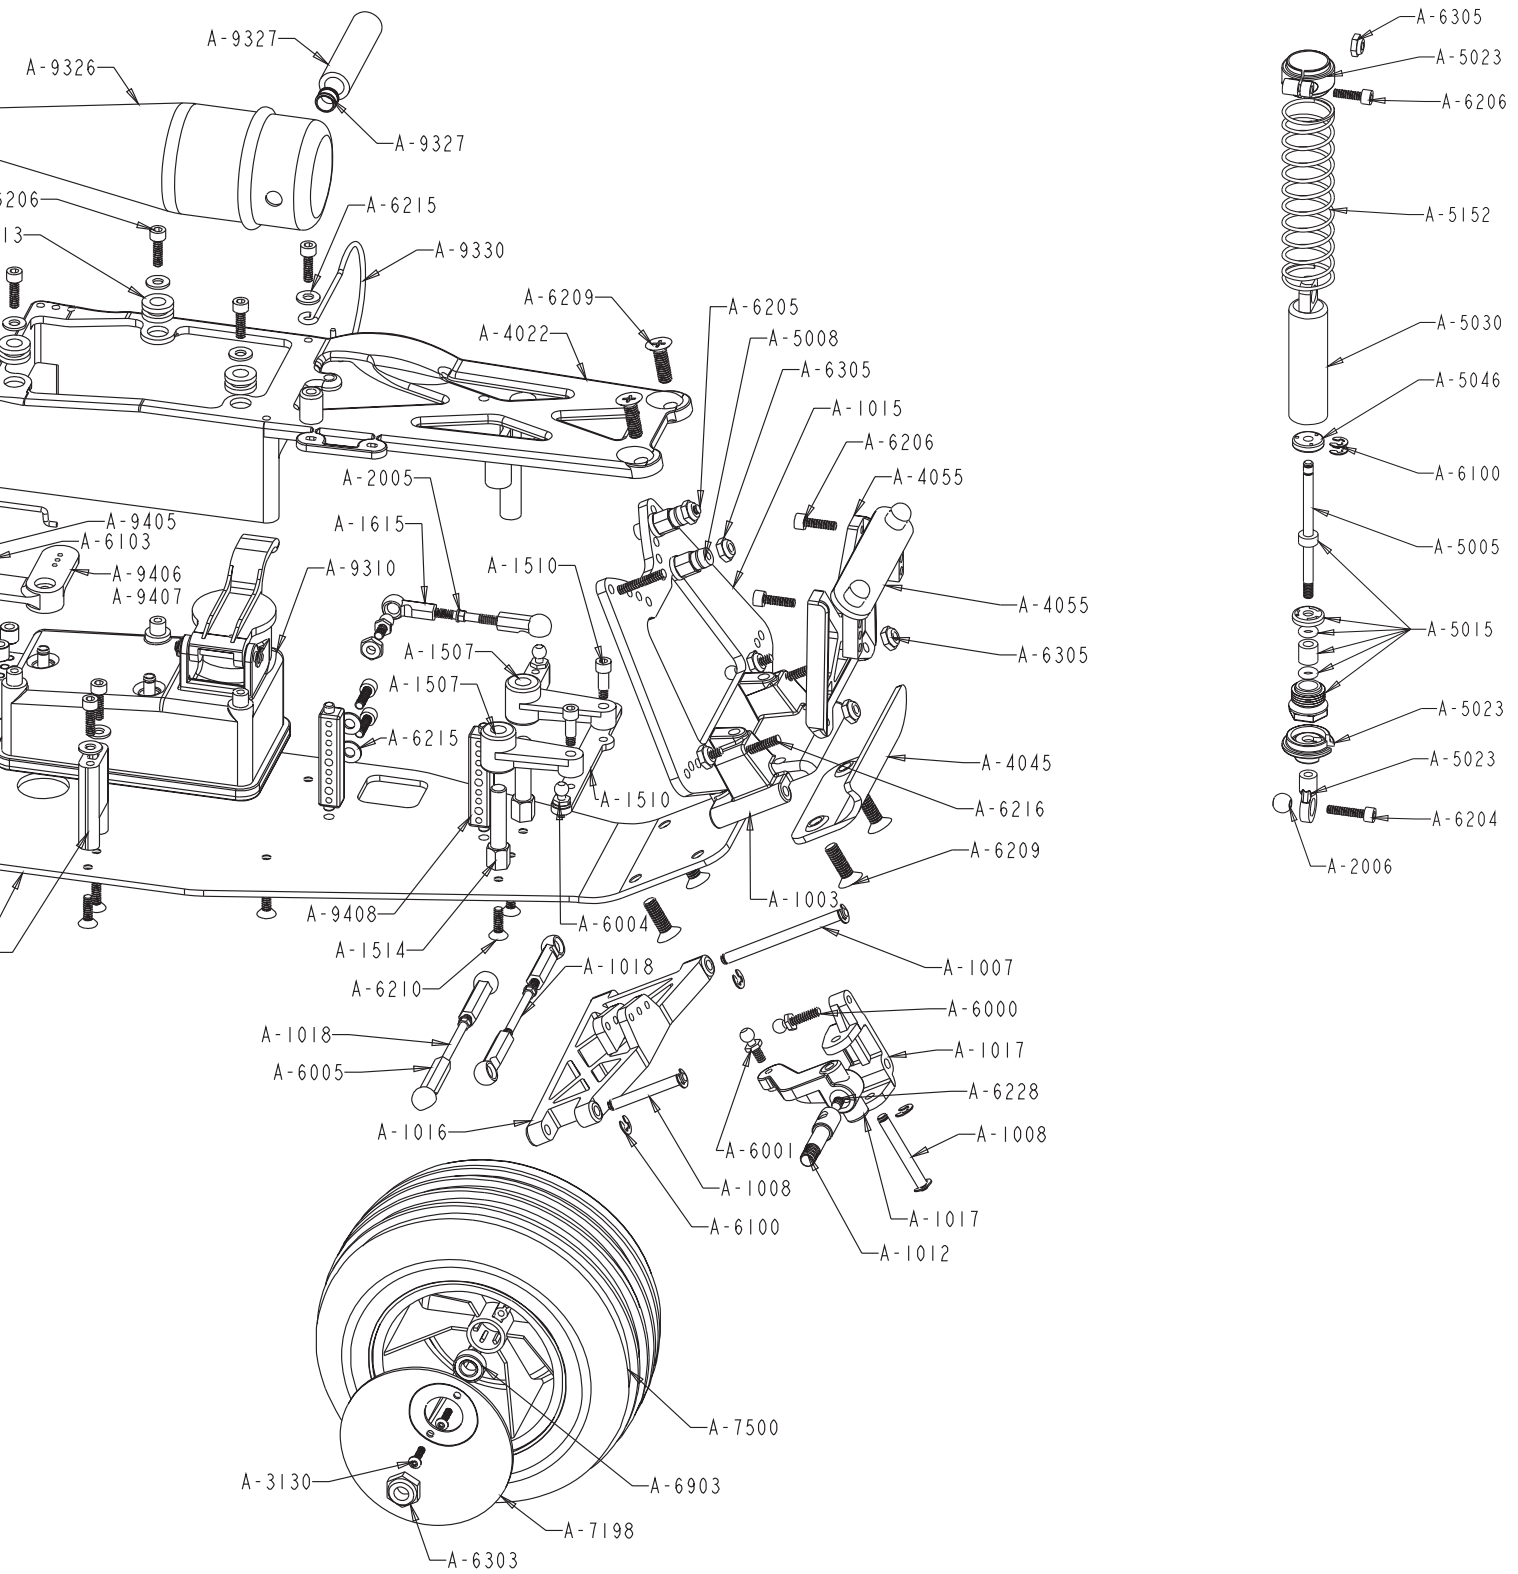

A-6200	4-40 x 1/8" Shoulder Screw	4	3.00
A-6204	4-40 x 1/2" Socket Head	10	1.50
A-6205	4-40 x 3/4" Socket Head	10	1.50
A-6206	4-40 x 3/8" Socket Head	10	1.50
A-6209	8-32 x 1/2" Alum. Flat Head	10	1.50
A-6210	4-40 x 3/8" Flat Head Socket	10	1.50
A-6215	#4 Narrow Washers	10	1.25
A-6216	4-40 x 7/8" Socket Head	10	1.50
A-6221	4-40 x 5/8" Socket Head	6	1.50
A-6223	4-40 x 1" Socket Head	6	2.00
A-6225	2-56 x 5/16" Button Head (Slipper, Wheel Disks)	10	2.00
A-6226	4-40 x 7/8" Flat Head	6	2.00
A-6227	4-40 Hardened Set Screws	10	1.80
A-6228	5-40 Hardened Set Screws	10	1.80
A-6303	10-32 Nylon Locking Nuts (4ea. Nylon & Steel)	8	1.50