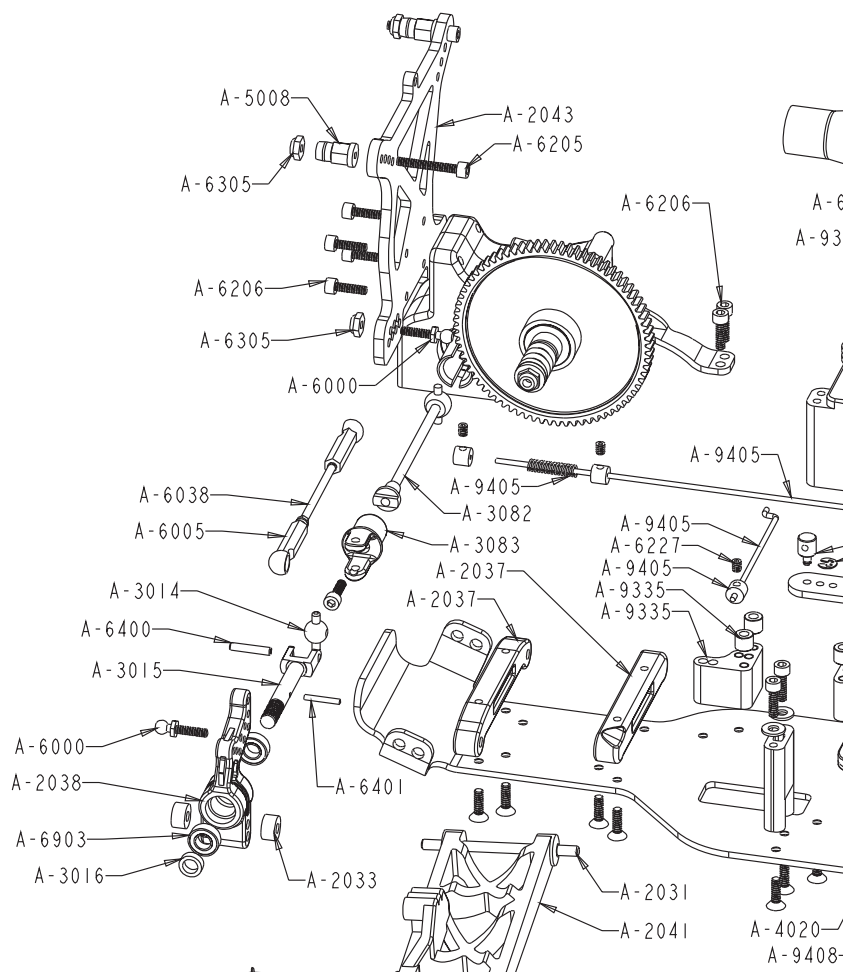

A-5220	SILATECH Competition Shock Fluid 100 /10 wt	4	3.50
A-5221	SILATECH Competition Shock Fluid 150 /15 wt	4	3.50
A-5222	SILATECH Competition Shock Fluid 200 /20 wt	4	3.50
A-5223	SILATECH Competition Shock Fluid 275 /25 wt	4	3.50
A-5224	SILATECH Competition Shock Fluid 350 /30 wt	4	3.50
A-5225	SILATECH Competition Shock Fluid 425 /35 wt	4	3.50
A-5226	SILATECH Competition Shock Fluid 500 /40 wt	4	3.50
A-6000	Studded Balls w/Rod Ends 4-40 X 3/8"	4	3.50
A-6001	Studded Balls w/Rod Ends 4-40 X 3/16"	4	3.50
A-6003	Foam Things (Linkage Rings)	8	1.50
A-6005	H.D. 30° Plastic Rod Ends	16	5.00
A-6030	Assembly Wrench v2	1	1.50
A-6038	Adjustable L/R Threaded Rod w/ends (2.25")	2	4.50
A-6100	E-Clips 1/8"	12	1.25
A-6102	C-Clips 3/16"	12	1.75

A-6200	4-40 x 1/8" Shoulder Screw	4	3.00
A-6204	4-40 x 1/2" Socket Head	10	1.50
A-6205	4-40 x 3/4" Socket Head	10	1.50
A-6206	4-40 x 3/8" Socket Head	10	1.50
A-6209	8-32 x 1/2" Alum. Flat Head	10	1.50
A-6210	4-40 x 3/8" Flat Head Socket	10	1.50
A-6215	#4 Narrow Washers	10	1.25
A-6216	4-40 x 7/8" Socket Head	10	1.50
A-6221	4-40 x 5/8" Socket Head	6	1.50
A-6223	4-40 x 1" Socket Head	6	2.00
A-6225	2-56 x 5/16" Button Head (Slipper, Wheel Disks)	10	2.00
A-6226	4-40 x 7/8" Flat Head	6	2.00
A-6227	4-40 Hardened Set Screws	10	1.80
A-6228	5-40 Hardened Set Screws	10	1.80
A-6303	10-32 Nylon Locking Nuts (4ea. Nylon & Steel)	8	1.50