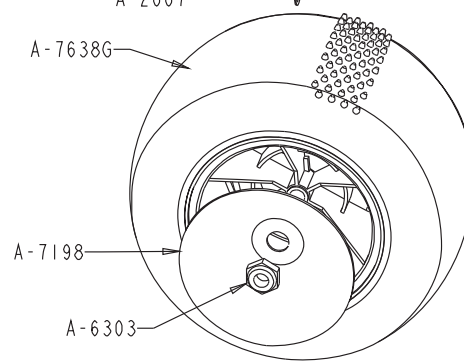

A-5220	SILATECH Competition Shock Fluid 100 /10 wt	4	3.50
A-5221	SILATECH Competition Shock Fluid 150 /15 wt	4	3.50
A-5222	SILATECH Competition Shock Fluid 200 /20 wt	4	3.50
A-5223	SILATECH Competition Shock Fluid 275 /25 wt	4	3.50
A-5224	SILATECH Competition Shock Fluid 350 /30 wt	4	3.50
A-5225	SILATECH Competition Shock Fluid 425 /35 wt	4	3.50
A-5226	SILATECH Competition Shock Fluid 500 /40 wt	4	3.50
A-6000	Studded Balls w/Rod Ends 4-40 X 3/8"	4	3.50
A-6001	Studded Balls w/Rod Ends 4-40 X 3/16"	4	3.50
A-6003	Foam Things (Linkage Rings)	8	1.50
A-6005	H.D. 30° Plastic Rod Ends	16	5.00
A-6030	Assembly Wrench v2	1	1.50
A-6038	Adjustable L/R Threaded Rod w/ends (2.25")	2	4.50
A-6100	E-Clips 1/8"	12	1.25
A-6102	C-Clips 3/16"	12	1.75

A-6200	4-40 x 1/8" Shoulder Screw	4	3.00
A-6204	4-40 x 1/2" Socket Head	10	1.50
A-6205	4-40 x 3/4" Socket Head	10	1.50
A-6206	4-40 x 3/8" Socket Head	10	1.50
A-6209	8-32 x 1/2" Alum. Flat Head	10	1.50
A-6210	4-40 x 3/8" Flat Head Socket	10	1.50
A-6215	#4 Narrow Washers	10	1.25
A-6216	4-40 x 7/8" Socket Head	10	1.50
A-6221	4-40 x 5/8" Socket Head	6	1.50
A-6223	4-40 x 1" Socket Head	6	2.00
A-6225	2-56 x 5/16" Button Head (Slipper, Wheel Disks)	10	2.00
A-6226	4-40 x 7/8" Flat Head	6	2.00
A-6227	4-40 Hardened Set Screws	10	1.80
A-6228	5-40 Hardened Set Screws	10	1.80
A-6303	10-32 Nylon Locking Nuts (4ea. Nylon & Steel)	8	1.50