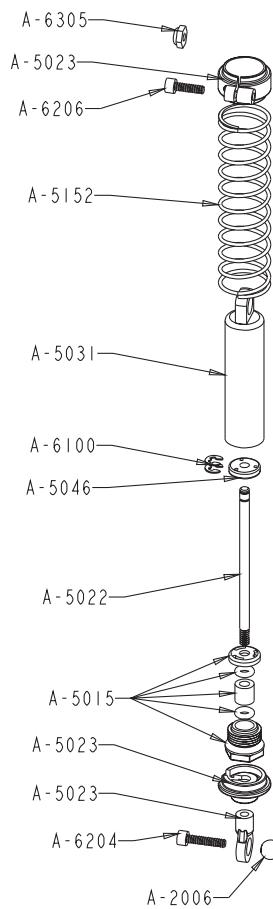

A-5220	SILATECH Competition Shock Fluid 100 /10 wt	4	3.50
A-5221	SILATECH Competition Shock Fluid 150 /15 wt	4	3.50
A-5222	SILATECH Competition Shock Fluid 200 /20 wt	4	3.50
A-5223	SILATECH Competition Shock Fluid 275 /25 wt	4	3.50
A-5224	SILATECH Competition Shock Fluid 350 /30 wt	4	3.50
A-5225	SILATECH Competition Shock Fluid 425 /35 wt	4	3.50
A-5226	SILATECH Competition Shock Fluid 500 /40 wt	4	3.50
A-6000	Studded Balls w/Rod Ends 4-40 X 3/8"	4	3.50
A-6001	Studded Balls w/Rod Ends 4-40 X 3/16"	4	3.50
A-6003	Foam Things (Linkage Rings)	8	1.50
A-6005	H.D. 30° Plastic Rod Ends	16	5.00
A-6030	Assembly Wrench v2	1	1.50
A-6038	Adjustable L/R Threaded Rod w/ends (2.25")	2	4.50
A-6100	E-Clips 1/8"	12	1.25
A-6102	C-Clips 3/16"	12	1.75

A-6200	4-40 x 1/8" Shoulder Screw	4	3.00
A-6204	4-40 x 1/2" Socket Head	10	1.50
A-6205	4-40 x 3/4" Socket Head	10	1.50
A-6206	4-40 x 3/8" Socket Head	10	1.50
A-6209	8-32 x 1/2" Alum. Flat Head	10	1.50
A-6210	4-40 x 3/8" Flat Head Socket	10	1.50
A-6215	#4 Narrow Washers	10	1.25
A-6216	4-40 x 7/8" Socket Head	10	1.50
A-6221	4-40 x 5/8" Socket Head	6	1.50
A-6223	4-40 x 1" Socket Head	6	2.00
A-6225	2-56 x 5/16" Button Head (Slipper, Wheel Disks)	10	2.00
A-6226	4-40 x 7/8" Flat Head	6	2.00
A-6227	4-40 Hardened Set Screws	10	1.80
A-6228	5-40 Hardened Set Screws	10	1.80
A-6303	10-32 Nylon Locking Nuts (4ea. Nylon & Steel)	8	1.50